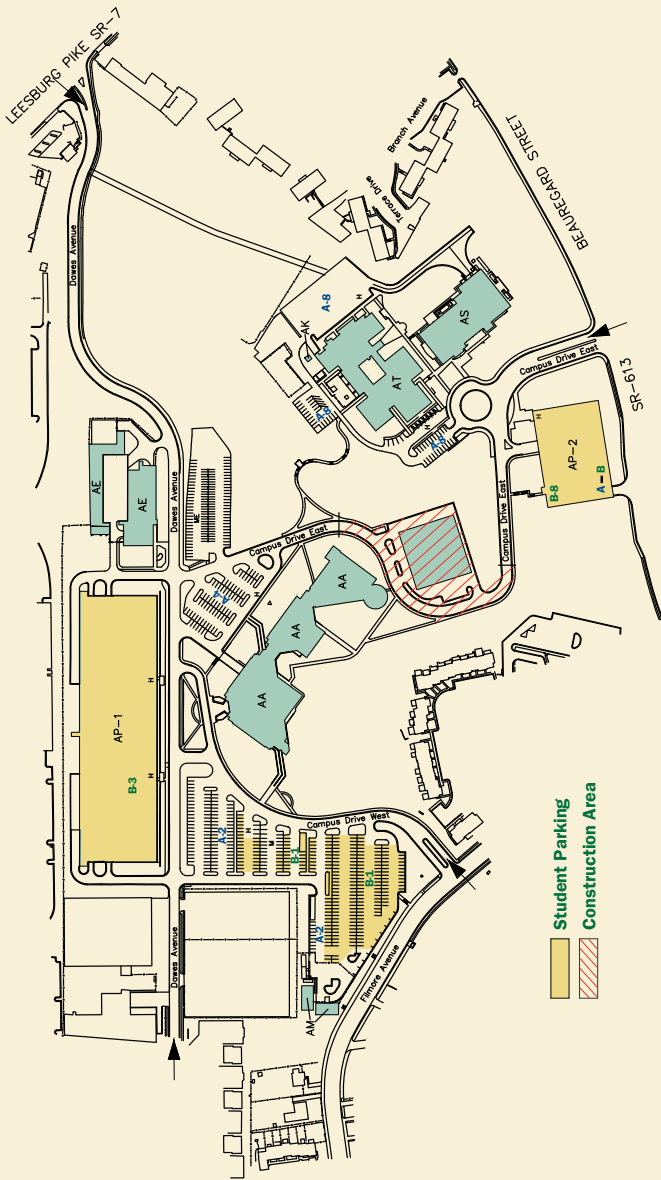

NOVA

Northern Virginia
Community College
Alexandria Campus

3001 Beauregard Street
Alexandria, VA 22311

703-845-6499 • www.nvcc.edu

Parking Lots:

- A** Faculty/Staff Parking
- B** Student Parking
- H** Handicapped Parking
- M** Motorcycle Parking
- ME** Metered Parking

Buildings

- AA** Donald L. Bisdorf Building
- AE** Engineering Building
- AK** Kiln Building
- AM** Maintenance Building
- AP1** Dawes Street Parking Garage
- AP2** Beauregard Street Parking Garage
- AS** Rachel M. Schlesinger Concert Hall & Arts Center
- AT** Tyler Building