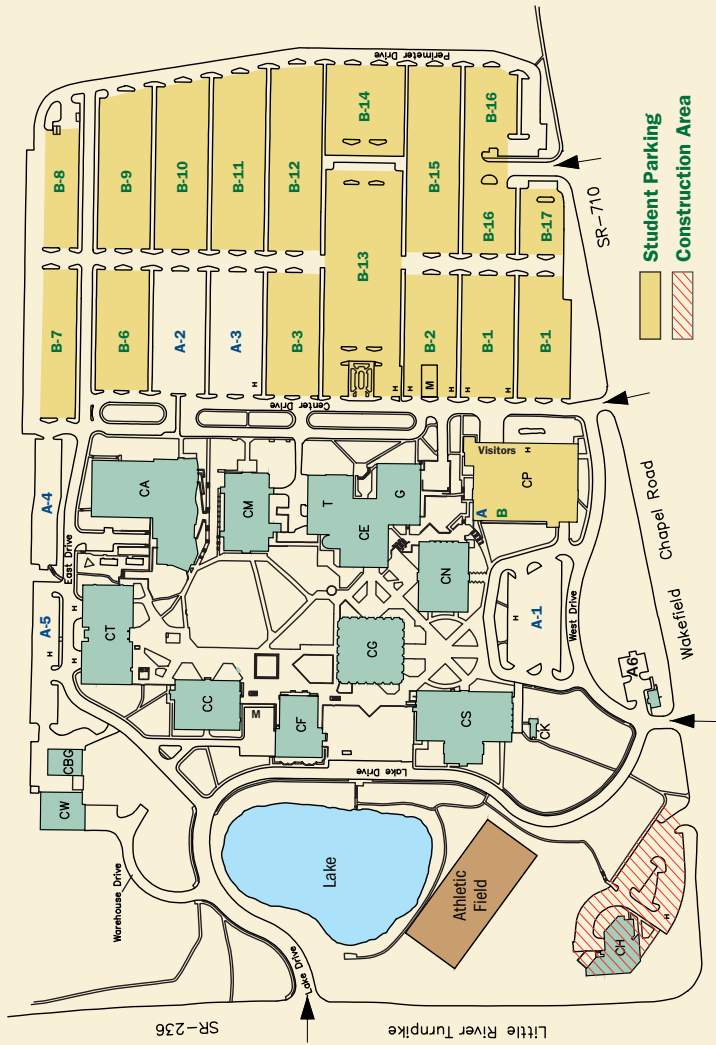

NOVA

Northern Virginia
Community College
Annandale Campus

8333 Little River Turnpike
Annandale, VA 22003

703-323-3000 • www.nvcc.edu

Space designations may change without notice.

Parking Lots:

- A** Faculty/Staff Parking
- B** Student Parking
- H** Handicapped Parking
- M** Motorcycle Parking

Buildings

- CA** Student Services
- CBG** Building and Grounds
- CC** Classroom Building
- CE** Richard J. Ernst Community Cultural Center
- CF** Food Services Building
- CG** Godwin Building
- CH** Brault Building
- CK** Greenhouse
- CM** McDiarmid Building
- CN** CN Building
- CP** Parking Garage
- CS** Shuler Building
- CT** Technology Building
- CW** College Warehouse Building
- G** Gymnasium
- T** Theater