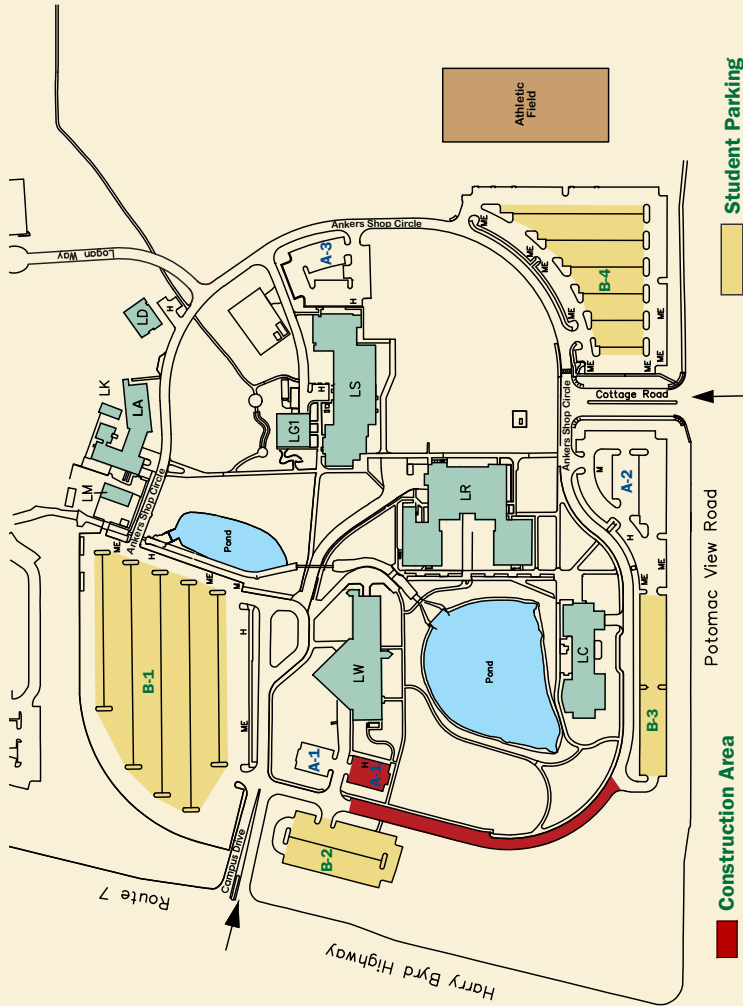

NOVA

Northern Virginia
Community College

Loudoun Campus

21200 Campus Drive
Loudoun, VA 20164

703-450-2523 • www.nvcc.edu

Space designations may change without notice.

Parking Lots:

- A** Faculty/Staff Parking
- B** Student Parking
- H** Handicapped Parking
- M** Motorcycle
- ME** Metered Parking

Buildings

- LA** Vet Tech Building
- LC** Learning Commons
- LD** Classroom Building
- LG1** Greenhouse
- LM** Maintenance Building
- LR** Reynolds Building
- LS** Natural Science Building
- LW** Waddell Building