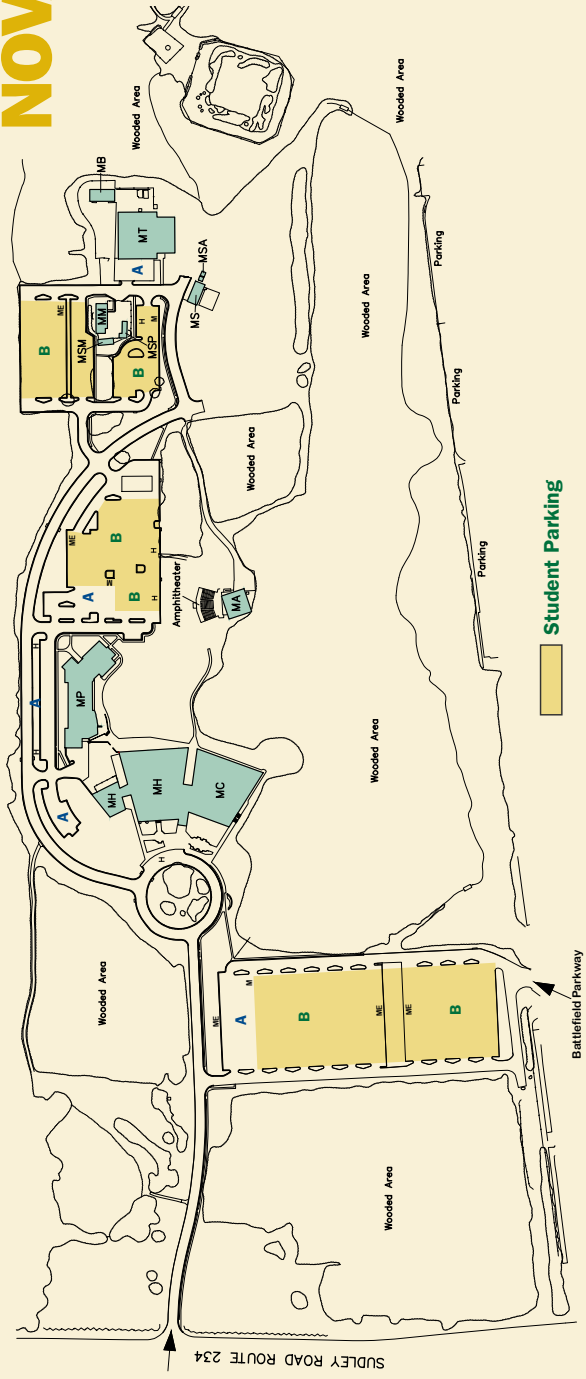

NOVA

Northern Virginia
Community College
Manassas Campus

6901 Sudley Road
Manassas, VA 20109

703-257-6650
www.nvcc.edu

 **Student Parking**

Space designations may change without notice.

Parking Lots:

- A** Faculty/Staff Parking
- B** Student Parking
- H** Handicapped Parking
- M** Motorcycle Parking
- ME** Metered Parking

Buildings

- MA** Mary Louise Jackson Amphitheater
- MB** Building Trades
- MC** Colgan Hall (Classroom and Library)
- MH** Howsmon Hall
- MM** Maintenance Building
- MP** Parrish Hall
- MS** Classroom Building
- MT** Power Technology Building