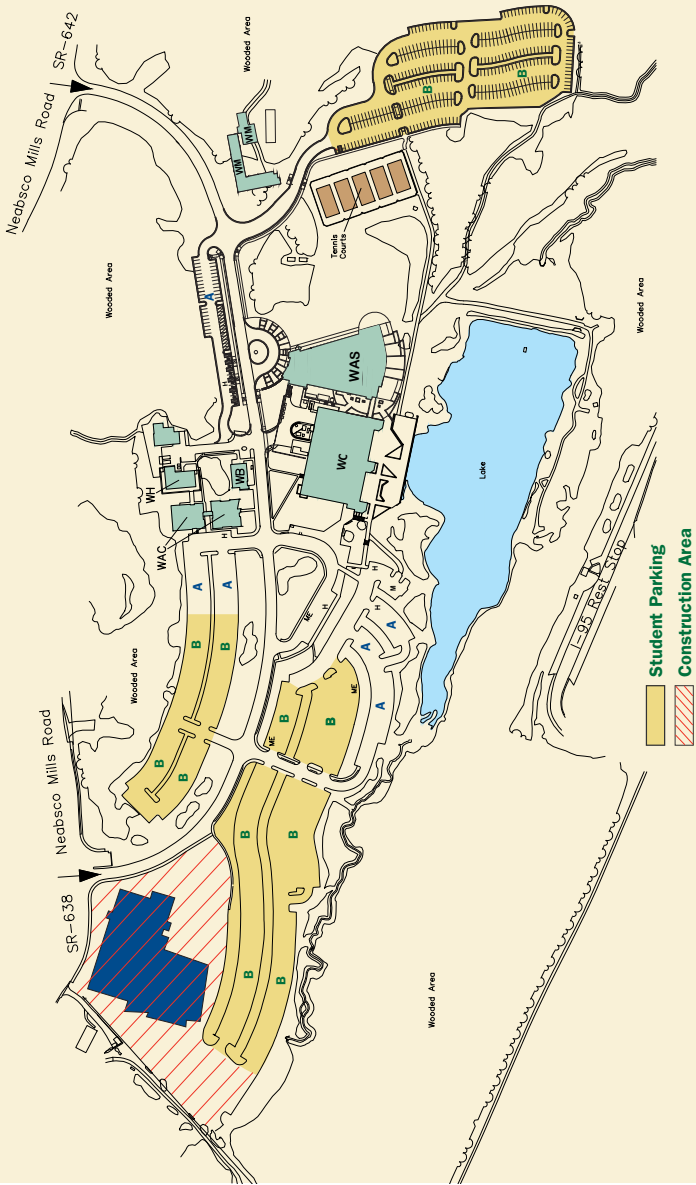

NOVA

Northern Virginia
Community College
Woodbridge Campus

15200 Neabsco Mills Road
Woodbridge, VA 22191

703-878-5770 • www.nvcc.edu

Space designations may change without notice.

Parking Lots:

- A** Faculty/Staff Parking
- B** Student Parking
- H** Handicapped Parking
- M** Motorcycle Parking
- ME** Metered Parking

Buildings

- WAS** Arts and Science Building
- WB** Bookstore
- WAC** Classroom and HVAC Lab Building
- WH** HVAC Lab Building
- WM** Maintenance Building
- WC** Seefeldt Building